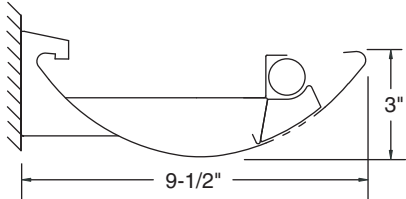

DIMENSIONS

1 LAMP ROWP

2 LAMP ROWP

1 LAMP ROWO

2 LAMP ROWO

1 LAMP ROWS

2 LAMP ROWS

Row mounted units are factory pre-wired with quick-connect plugs for quick and simple row installations.