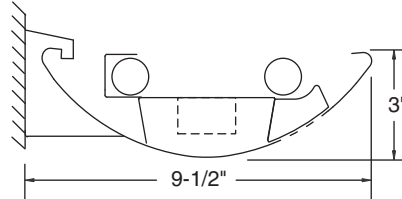

DIMENSIONS

1 LAMP ROWP

2 LAMP ROWP

1 LAMP ROWO

2 LAMP ROWO

1 LAMP ROWS

2 LAMP ROWS

Row mounted units are factory pre-wired with quick-connect plugs for quick and simple row installations.