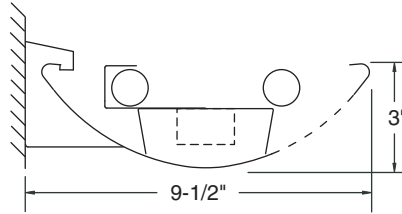

DIMENSIONS

1 LAMP ROWP

2 LAMP ROWP

1 LAMP ROWO

2 LAMP ROWO

1 LAMP ROWS

2 LAMP ROWS

Row mounted units are factory pre-wired with quick-connect plugs for quick and simple row installations.