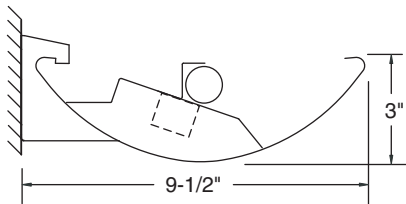

DIMENSIONS

1 LAMP ROWP

2 LAMP ROWP

1 LAMP ROWO

2 LAMP ROWO

1 LAMP ROWS

2 LAMP ROWS

Row mounted units are factory pre-wired with quick-connect plugs for quick and simple row installations.