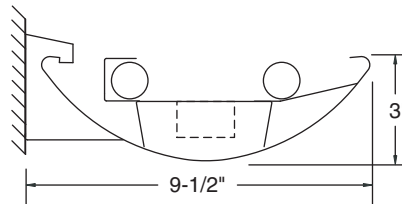

DIMENSIONS

1 LAMP ROWP

2 LAMP ROWP

1 LAMP ROWO

2 LAMP ROWO

1 LAMP ROWS

2 LAMP ROWS

Row mounted units are factory pre-wired with quick-connect plugs for quick and simple row installations.